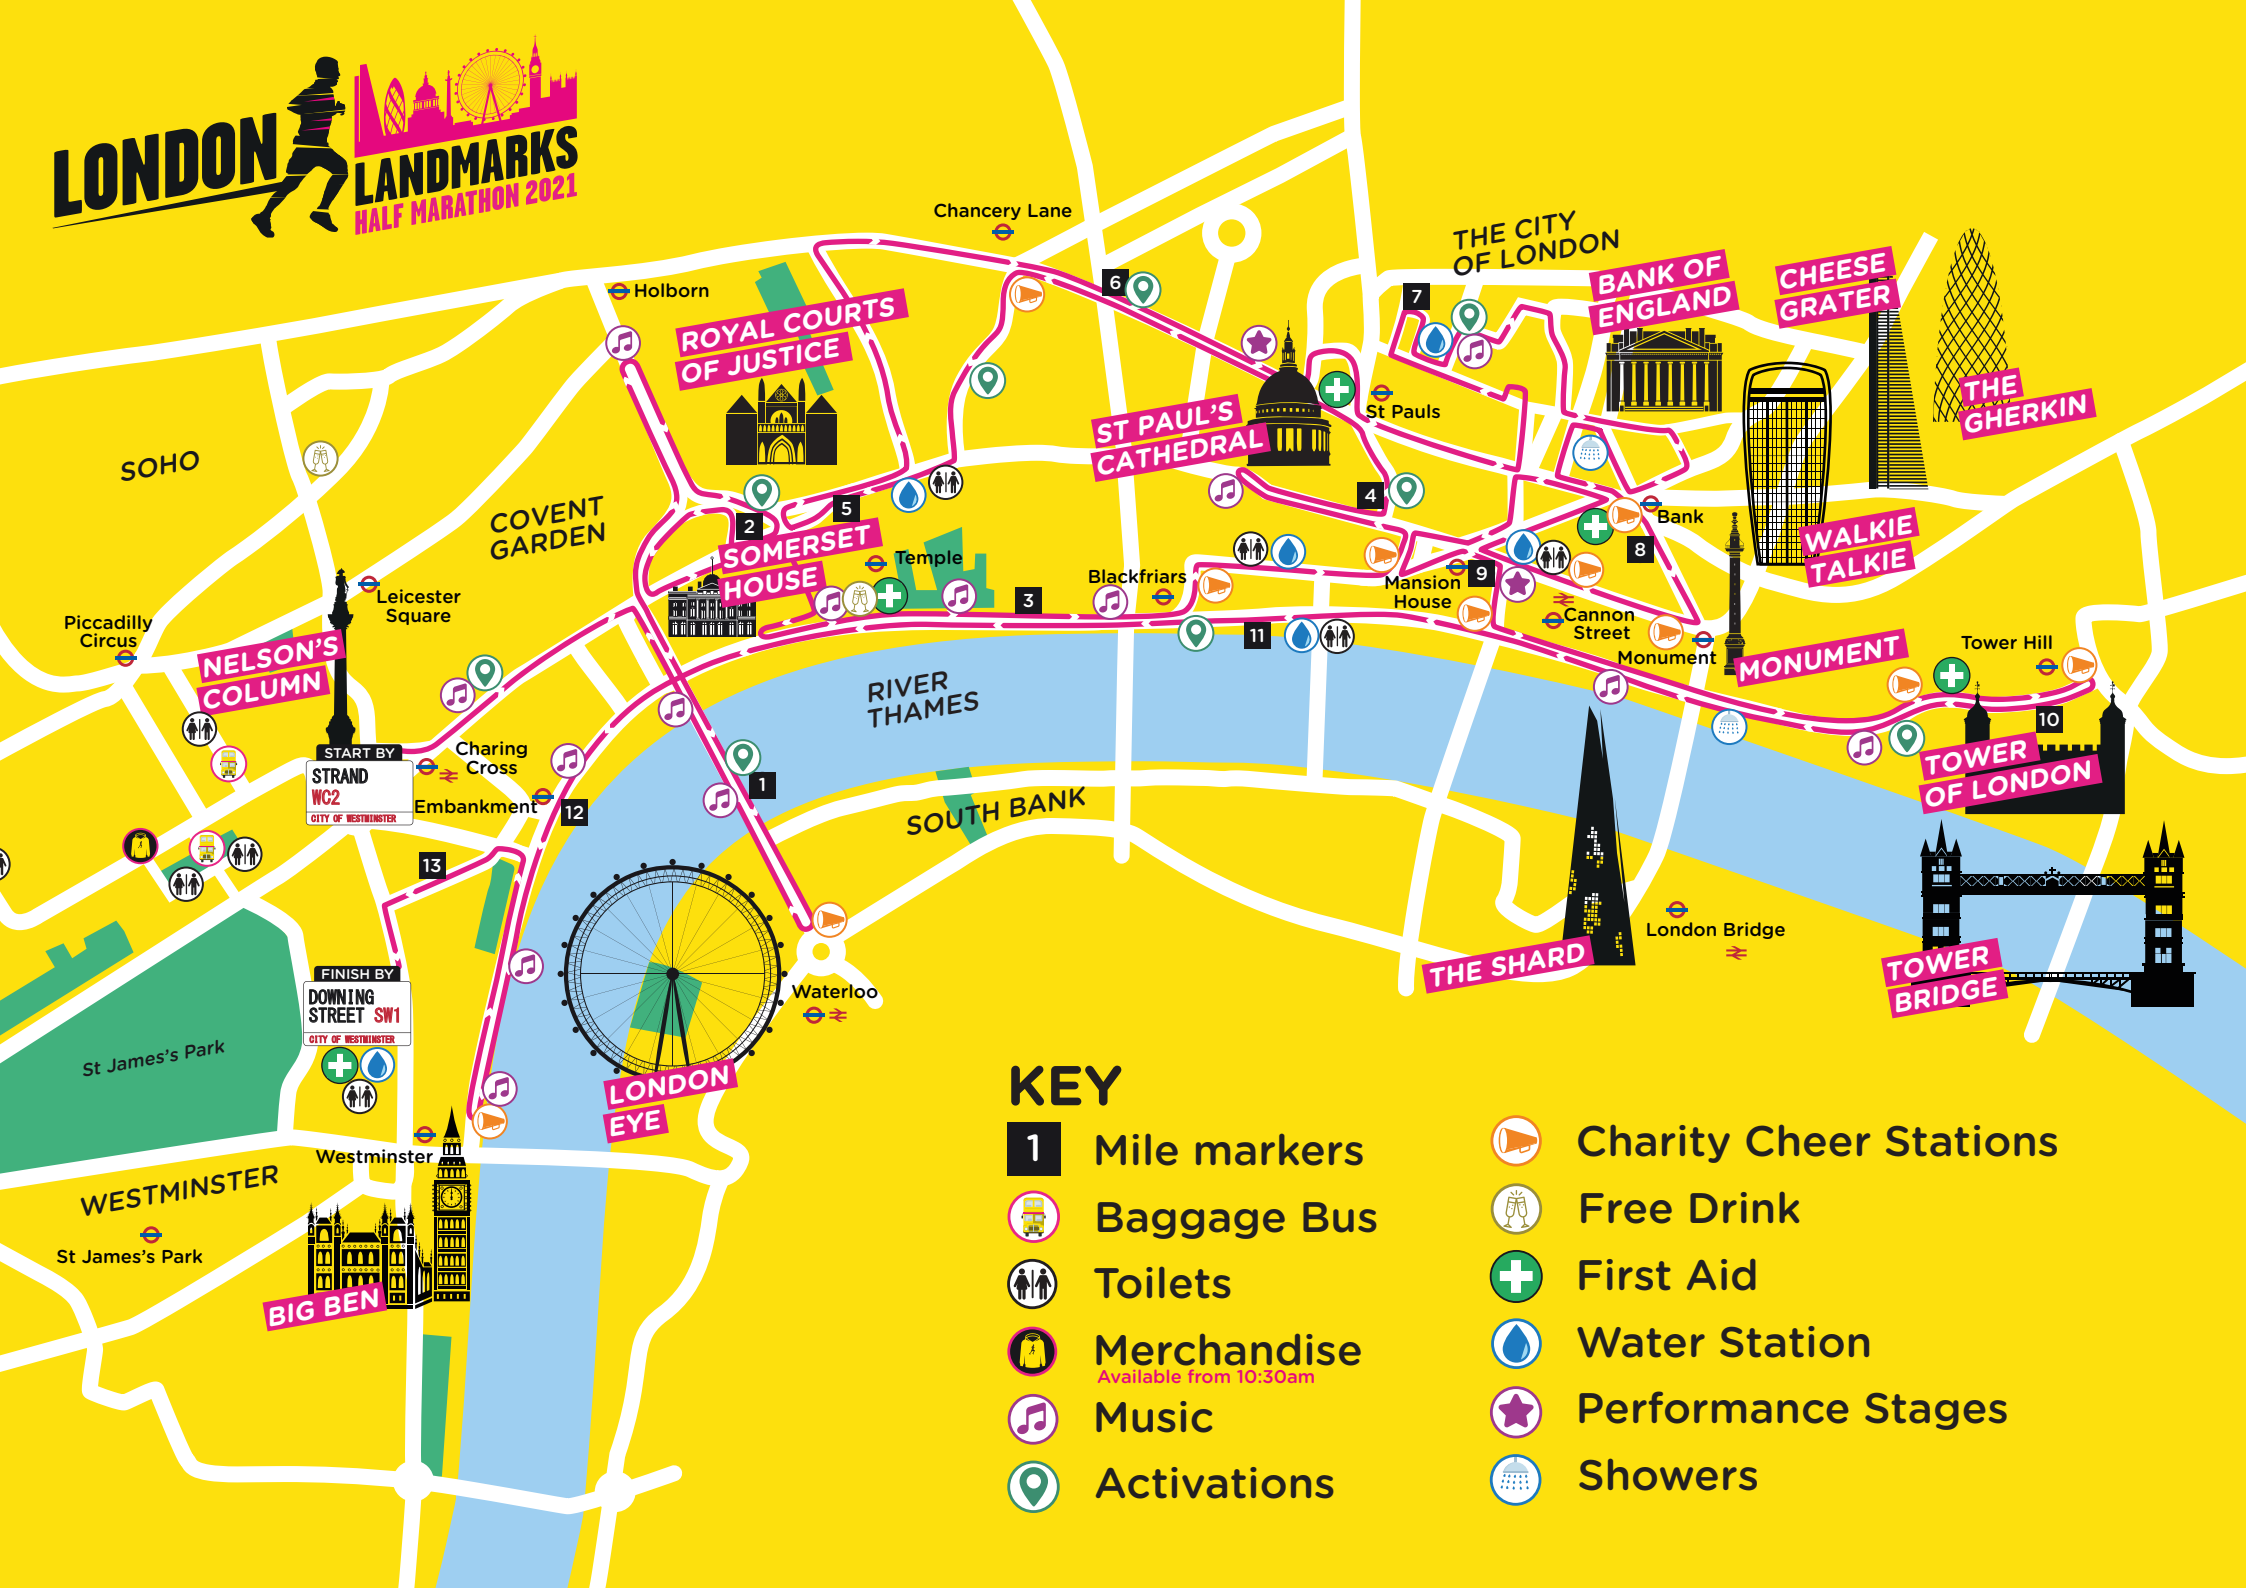

LONDON LANDMARKS HALF MARATHON 2021

START BY
STRAND
WC2
CITY OF WESTMINSTER

FINISH BY
DOWNING STREET
SW1
CITY OF WESTMINSTER

KEY

- 1** Mile markers
- Baggage Bus
- Toilets
- Merchandise
Available from 10:30am
- Music
- Activations
- Charity Cheer Stations
- Free Drink
- First Aid
- Water Station
- Performance Stages
- Showers