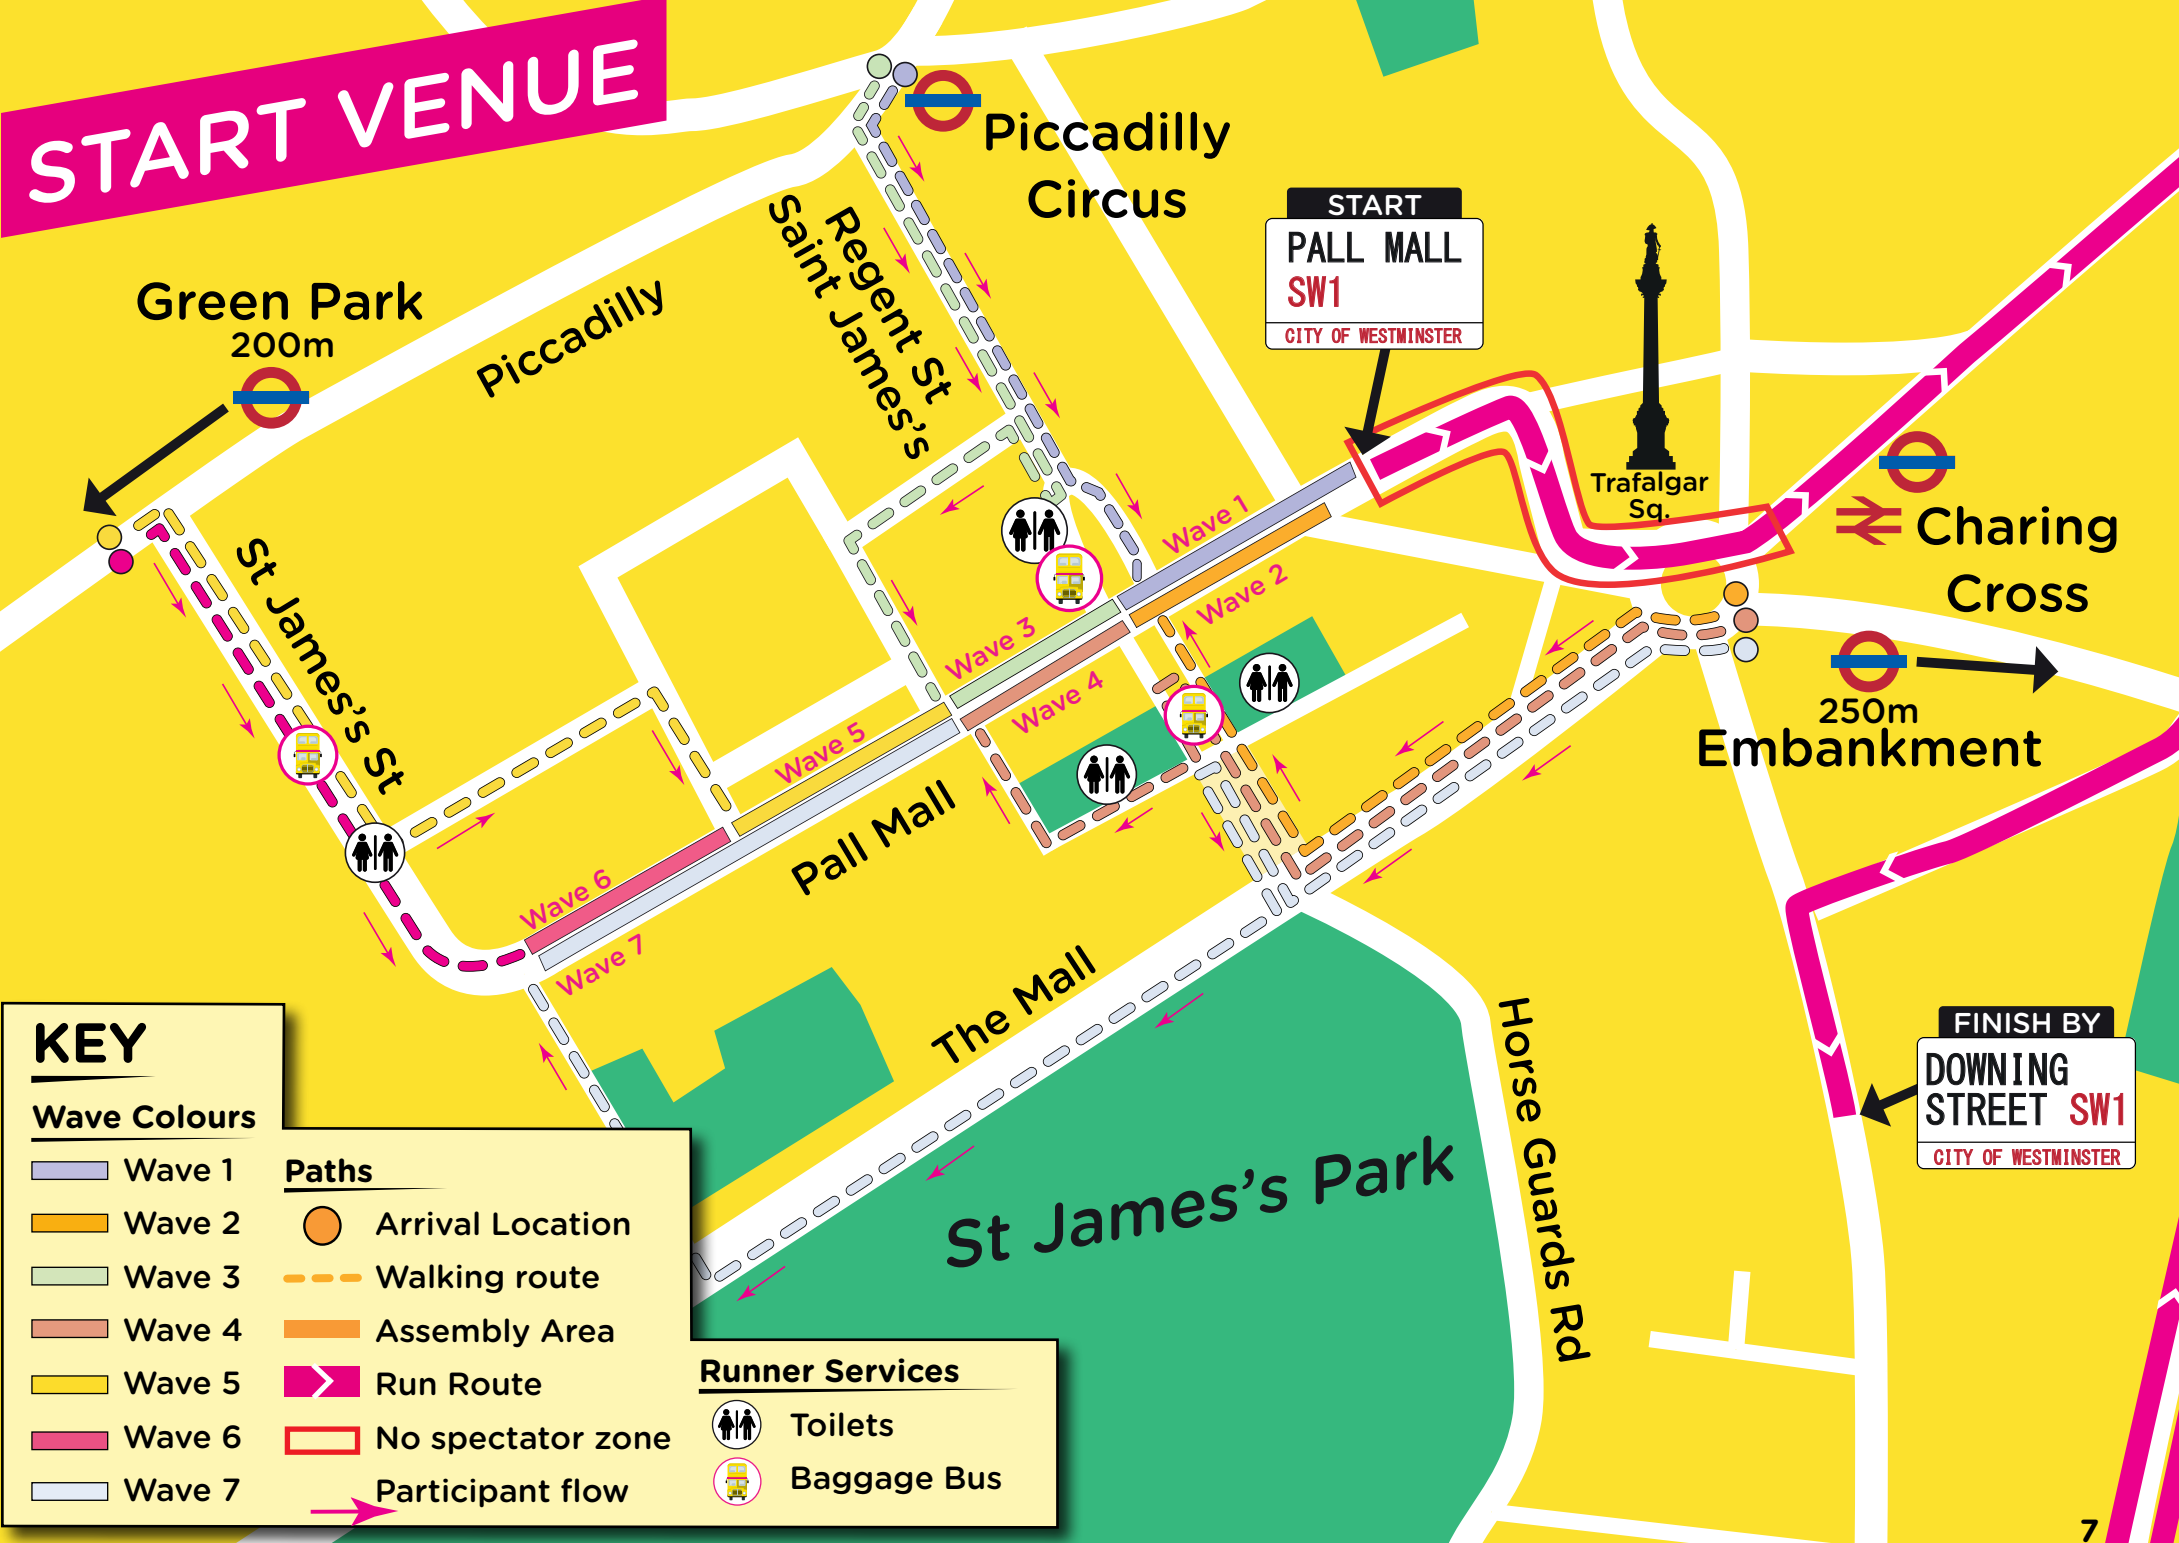

START VENUE

KEY

- Wave Colours**
- Wave 1
 - Wave 2
 - Wave 3
 - Wave 4
 - Wave 5
 - Wave 6
 - Wave 7
- Paths**
- Arrival Location
 - Walking route
 - Assembly Area
 - Run Route
 - No spectator zone
 - Participant flow

- Runner Services**
- Toilets
 - Baggage Bus